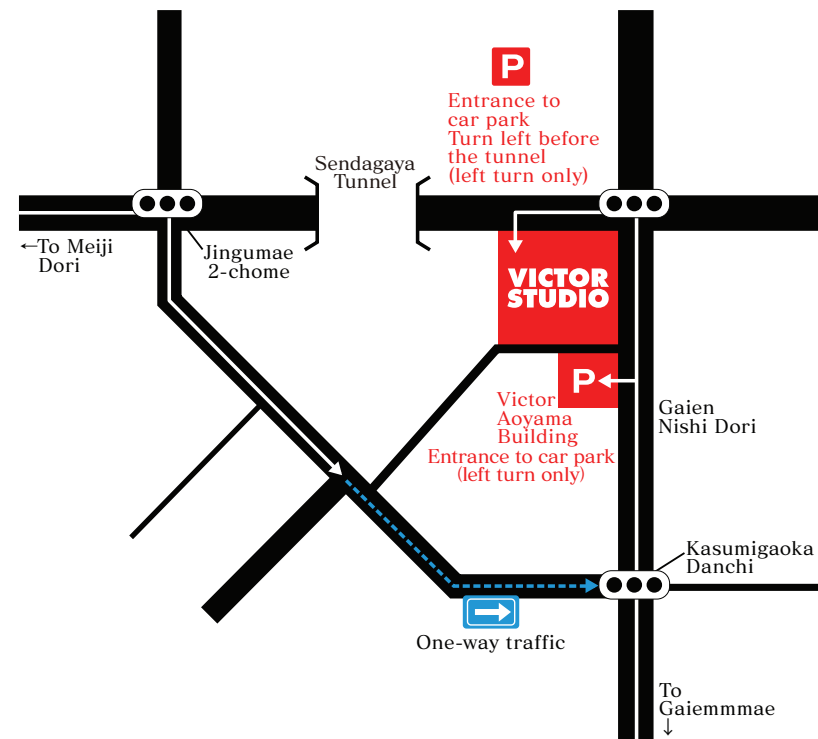

ACCESS&MAP

→ VICTOR STUDIO

Address
〒150-0001
2-21-1 Jingumae, Shibuya Ward, Tokyo
Tel:03-3403-0111 Fax:03-3404-7406

→ VICTOR AOYAMA BUILDING

Address (501studio)
Zip code: 150-0001
2-13-19 Jingumae, Shibuya Ward, Tokyo
Tel: 03-3403-0111 Fax: 03-3404-7406

→ PARKING SPACE

Victor Studio	18 cars
Victor Aoyama Building	22 cars <small>(multi-story parking lot)</small>

Multi-story parking lot Vehicle size limit
Total length 5.05 m
Total width 1.85 m
Total height 1.55 m
Weight 1.9 t

→ THE NEAREST STATION

[JR]
10-minute walk from Sendagaya Station
12-minute walk from Harajuku Station Takeshita Exit

[Subway]
9-minute walk from Kokuritsu-kyogijo Station, Exit A3 on the Oedo Line
10-minute walk from Kita-sando Station, Exit 2 on the Tokyo Metro Fukutoshin Line
12-minute walk from Gaiemmae Station, Exit 3 on the Tokyo Metro Ginza Line
15-minute walk from Meiji-Jingumae Station, Exit 5 on the Tokyo Metro Chiyoda Line /Fukutoshin Line